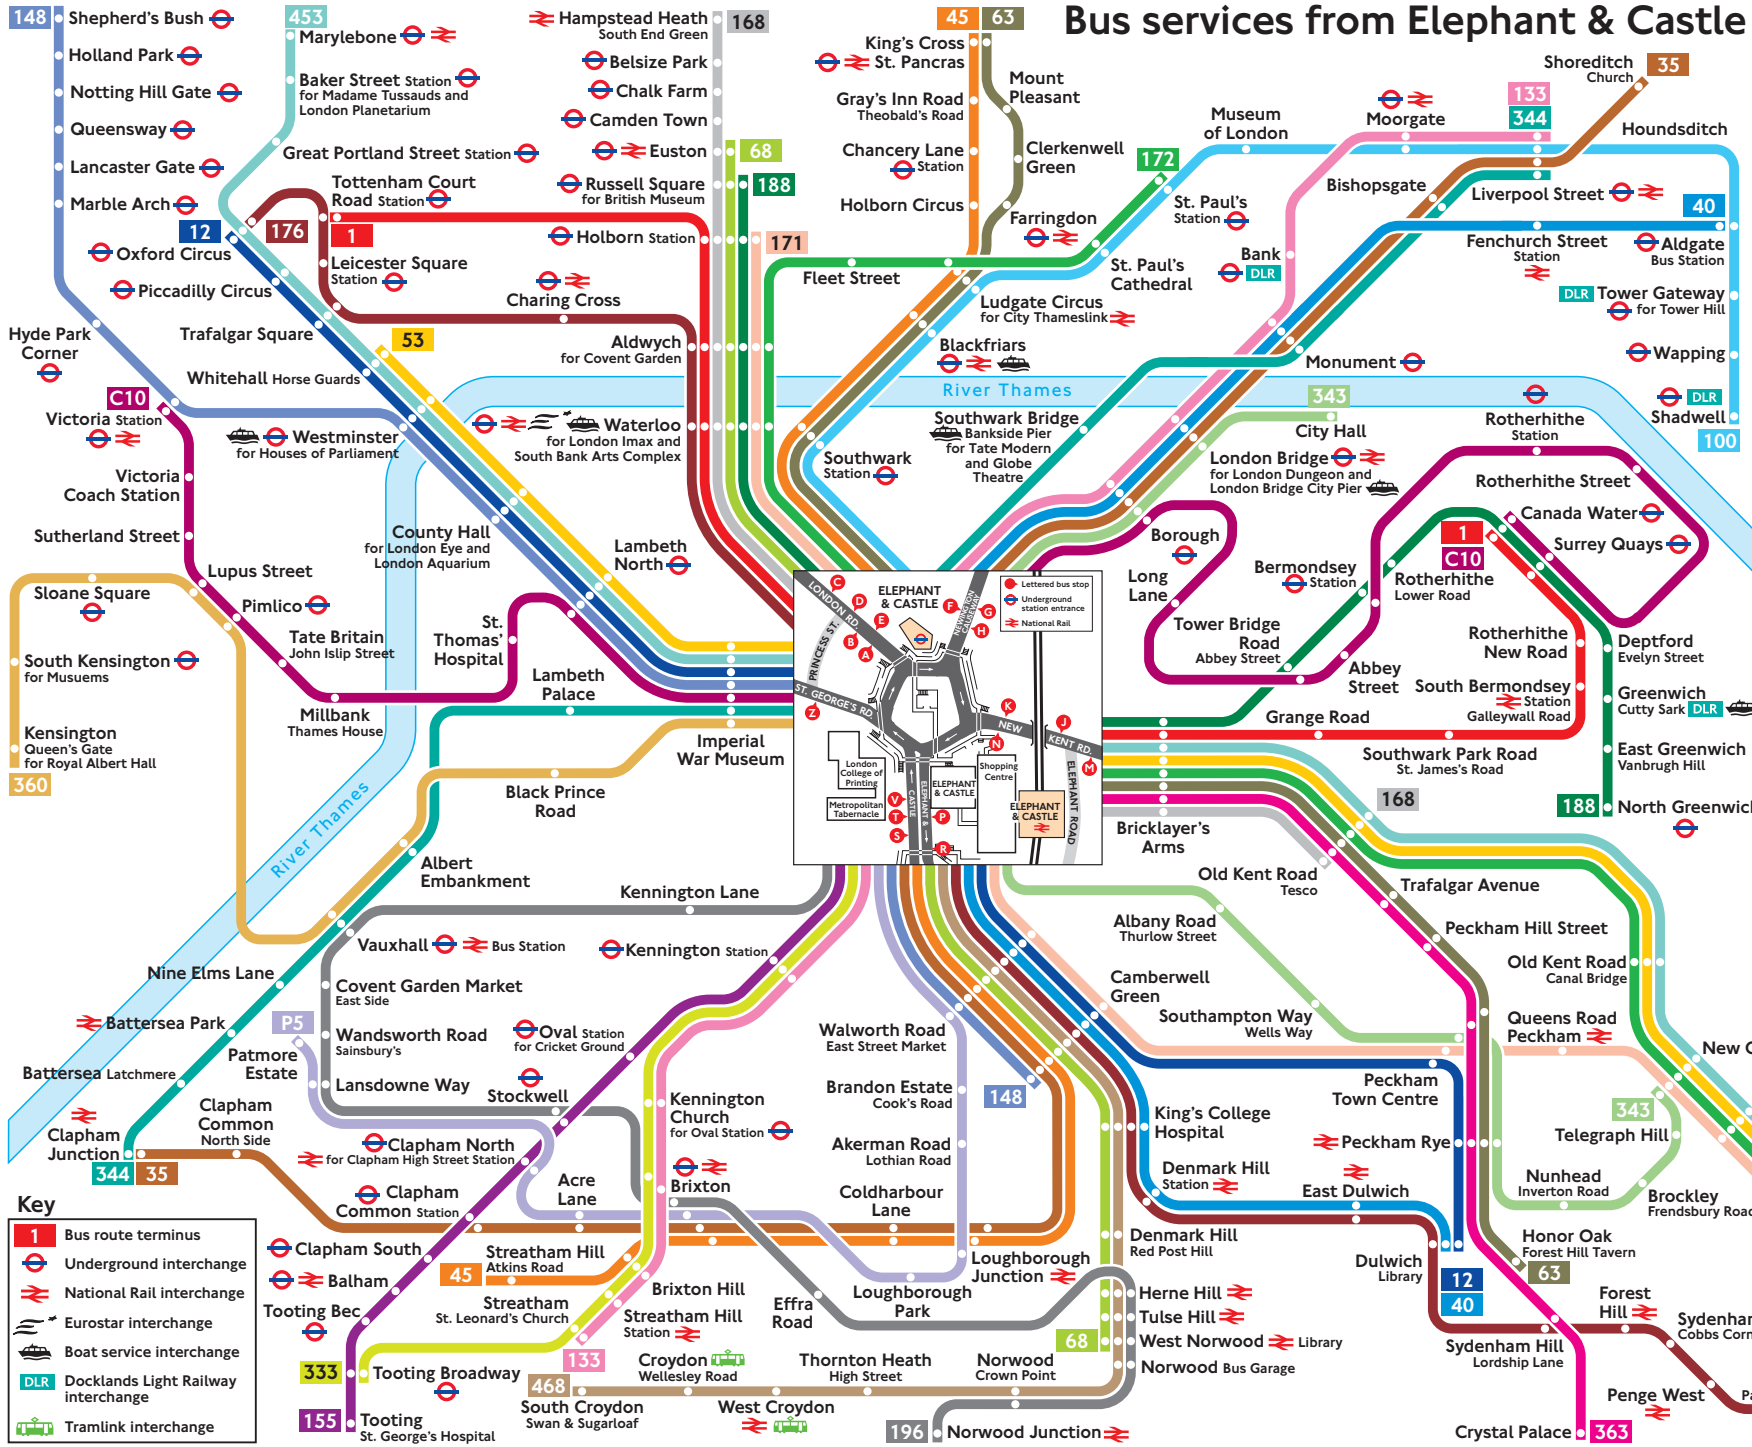

Bus services from Elephant & Castle

Route finder

Route	towards	Bus stops
1	Canada Water	E K
	Tottenham Court Road Station	A M
12	Dulwich	D R
	Oxford Circus	V Z
35	Clapham Junction	G R
	Shoreditch	F S
40	Aldgate	F S
	Dulwich	G R
45	King's Cross	B T
	Streamham Hill	D R
53	Plumstead Station	E J
	Whitehall Horse Guards	N Z
63	Honor Oak	E J
	King's Cross	B M
68	Euston	A V
	West Norwood	D R
100	Shadwell	B H
133	Liverpool Street	F S
	Streamham	H P
148	Camberwell Green	D R
	Shepherd's Bush	V Z
155	Tooting St. George's Hospital	C P
168	Hampstead Heath	A M
	Old Kent Road Tesco	E J
171	Catford	D R
	Holborn Station	A V
172	Brockley Rise	E J
	St. Paul's Station	A M
176	Oxford Circus	A V
	Penge	D R
188	North Greenwich	E K
	Russell Square	A M
196	Norwood Junction	H R
333	Tooting Broadway	H P
343	City Hall	F S
	New Cross Gate (via Brockley)	G R
344	Clapham Junction	H Z
	Liverpool Street	G F
360	Kensington Queen's Gate	H Z
363	Crystal Palace	E J
453	Deptford Broadway	E J
	Marylebone	N Z
468	South Croydon	D R
C10	Canada Water	C F
	Victoria Station	H Z
P5	Patmore Estate (via Brixton)	G R

Key

- 1 Bus route terminus
- Underground interchange
- National Rail interchange
- Eurostar interchange
- Boat service interchange
- Docklands Light Railway interchange
- Tramlink interchange